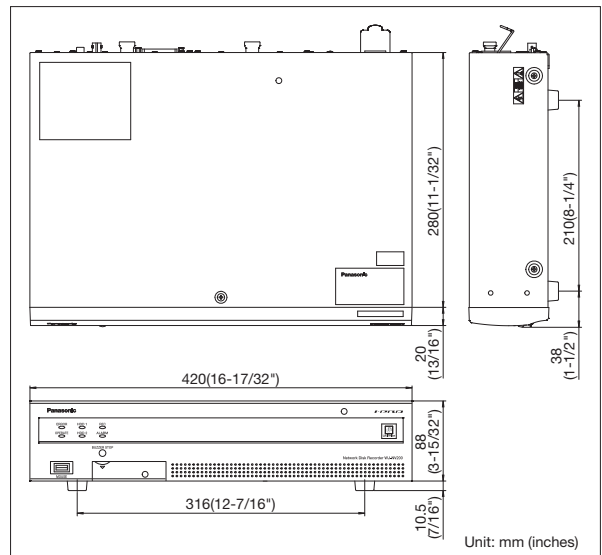

| TV System | NTSC | PAL |
|-------------------------------|--|-----|
| General Specifications | Ambient Operating Temperature Main body: +5 °C ~ +45 °C (41 °F ~ 113 °F) Mouse (provided): +5 °C ~ +40 °C (41 °F ~ 104 °F) Ambient Operating Humidity 5 % ~ 90 % (without condensation) Maximum Operating Altitude 2,000 m (6,562 feet) above sea level Dimensions 420 mm (W) x 88 mm (H) x 300 mm (D) (16-17/32" (W) x 3-15/32" (H) x 11-13/16" (D)) (excluding rubber feet and projections) Mass (approx.) 4.8 kg (10.6 lbs.) without HDD 5.6 kg (12.36 lbs.) with 1 HDD 6.4 kg (14.13 lbs.) with 2 HDDs | |

*1: Non-voltage make contact input, 50 kΩ +5 V DC pull-up

*2: Open collector output, 24 V DC, 100 mA max. *3: 200 mA max.

Part Names and Functions

Appearance

- All TV pictures are simulated.
- Masses and dimensions are approximate.
- Specifications are subject to change without notice.
- These products may be subject to export control regulations.
- All product pictures are NTSC models.