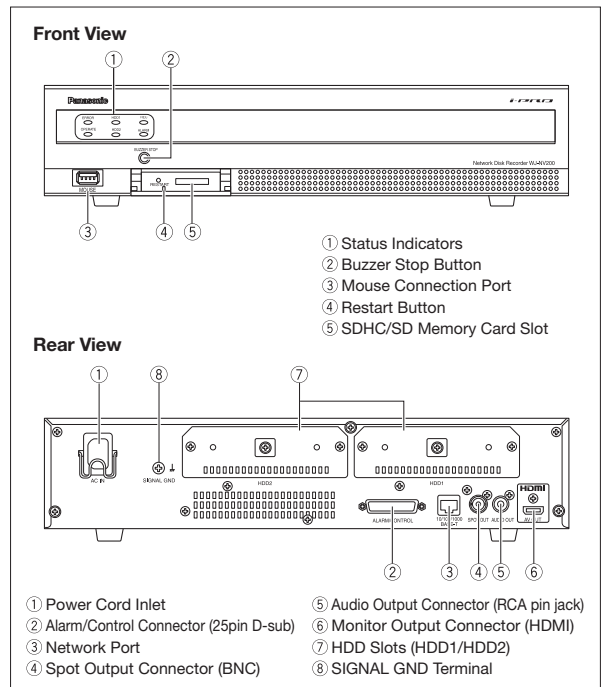

*1: Non-voltage make contact input, 50 kΩ +5 V DC pull-up

*2: Open collector output, 24 V DC, 100 mA max. *3: 200 mA max.

Part Names and Functions

Appearance

- All TV pictures are simulated.
- Masses and dimensions are approximate.
- Specifications are subject to change without notice.
- These products may be subject to export control regulations.
- All product pictures are NTSC models.