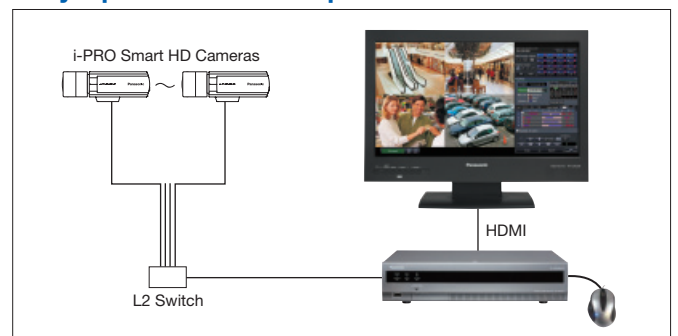

Easy Operation and Setup without PC