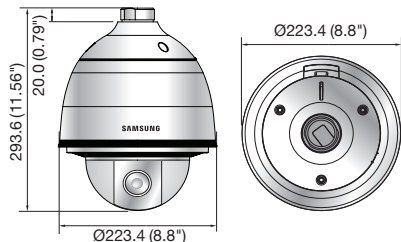

Dimensions

Unit : mm (inch)

SNP-6321H

SNP-6321