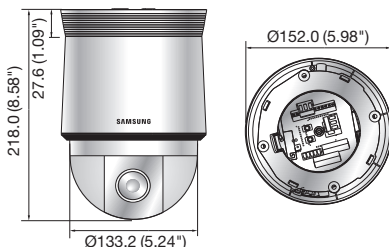

SNP-6321H/6321

2Megapixel Full HD 32x Network PTZ Dome Camera

Key Features

- Max. 2M (1920 x 1080) resolution
- 16 : 9 Full HD (1080p) resolution support
- 4.44 ~ 142.6mm (32x) optical zoom, 16x digital zoom
- H.264, MJPEG dual codec, Multiple streaming
- Day & Night (ICR), WDR (120dB), Intelligent video analytics
- PoE+, SD/SDHC/SDXC memory slot, Bi-directional audio support
- IP66 / IK10 (SNP-6321H), IK10 (SNP-6321 + SHP-3701H only)

Dimensions

Unit : mm (inch)

SNP-6321H

SNP-6321

Accessories (Optional)

* Data recorded on an SD memory card may be lost or damaged by data access during power-off, mechanical shock, memory card detachment, or other operations. Data loss or damage can also occur when a memory card reaches end of life, which varies according to operational conditions. No guarantee is given against damage (including passive damage).