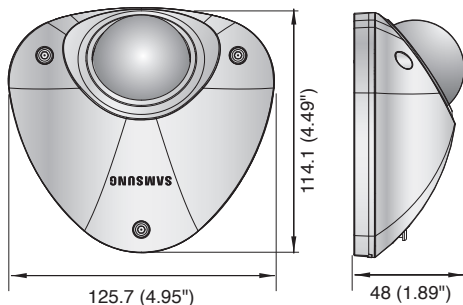

### Dimensions

Unit : mm (inch)

	SCV-2010FN	SCV-2010FP
<b>VIDEO</b>		
Imaging Device	1/3" Super HAD CCD	
Total Pixels	811(H) x 508(V)	795(H) x 596(V)
Effective Pixels	768(H) x 494(V)	752(H) x 582(V)
Scanning System	2 : 1 Interlace	
Synchronization	Internal	
Frequency	H : 15.734KHz / V : 59.94Hz	H : 15.625KHz / V : 50Hz
Horizontal Resolution	Color : 600TV lines	
Min. Illumination	Color : 0.04Lux (Sens-up, 2x)	
S / N Ratio	52dB (AGC off, Weight on)	
Video Output	CVBS : 1.0 Vp-p / 75Ω composite	
<b>LENS</b>		
Focal Length (Zoom Ratio)	3mm	
Max. Aperture Ratio	F2.0	
Angular Field of View	H : 89.5° / V : 67.2°	
<b>PAN / TILT</b>		
Pan Range	±10°	
Tilt Range	0° ~ 90°	
<b>OPERATIONAL</b>		
On Screen Display	English, Japanese, Spanish, French, Portuguese, Taiwanese, Korean	English, French, German, Spanish, Italian, Chinese, Russian, Polish, Czech, Romanian, Serbian, Swedish, Danish, Turkish, Portuguese
Camera Title	Off / On (Displayed 15 characters)	
Day & Night	Auto (Electrical) / Color / B/W	
Backlight Compensation	BLC / HLC / Off	
Contrast Enhancement	SSDR (Off / On)	
Digital Noise Reduction	SSNRIII (Off / On)	
Digital Image Stabilization	Off / On	
Motion Detection	Off / On (8 programmable zones)	
Privacy Masking	Off / On (12 programmable zones)	
Sens-up (Frame Integration)	2x ~ 512x	
Gain Control	Low / High / Off	
White Balance	ATW / Outdoor / Indoor / Manual / AWC (1,700K° ~ 11,000K°)	
Electronic Shutter Speed	1/60 ~ 1/120,000sec	1/50 ~ 1/120,000sec
Digital Zoom	Off / On (1x ~ 16x)	
Flip	Vertical / Horizontal	
Communication	Coaxial control	
Protocol	Coax : Pelco-C (Coaxitron)	
<b>ENVIRONMENTAL</b>		
Operating Temperature / Humidity	-10°C ~ +50°C (+14°F ~ +122°F) / Up to 100% RH	
Ingress Protection	IP66	
<b>ELECTRICAL</b>		
Input Voltage	12V DC ±10%	
Power Consumption	Max. 1.8W	
<b>MECHANICAL</b>		
Color / Material	Ivory / Aluminum	
Dome Cover	Polycarbonate / Clear	
Dimensions (WxHxD)	125.2 x 52.0 x 115.2mm (4.93" x 2.05" x 4.54")	
Weight	410g (0.9 lb)	