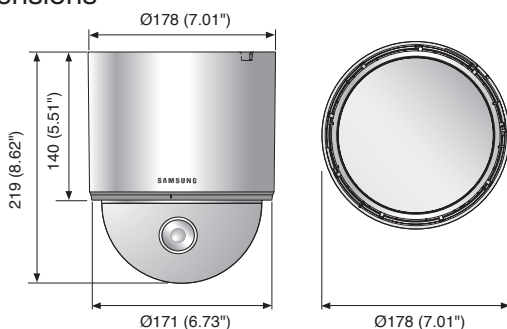

Accessories (Optional)

Dimensions

Unit : mm (inch)

Technical Specifications

	SCP-3430N/2430N	SCP-3430P/2430P
VIDEO		
Imaging Device	1/4" Ex-view double scan CCD : SCP-3430(SCC-C6455), 1/4" Ex-view HAD CCD : SCP-2430	
Total Pixels	811(H) x 508(V)	795(H) x 596(V)
Effective Pixels	768(H) x 494(V)	752(H) x 582(V)
Scanning System	2 : 1 Interlace	
Synchronization	Internal / Line lock	
Frequency	H : 15.734KHz / V : 59.94Hz	H : 15.625KHz / V : 50Hz
Horizontal Resolution	Color : 600TV lines, B/W : 700TV lines	
Min. Illumination	Color : 0.7Lux@F1.65 (50IRE), 0.001Lux (Sens-up, 512x) : SCP-3430 0.2Lux@F1.65 (50IRE), 0.0004Lux (Sens-up, 512x) : SCP-2430 B/W : 0.07Lux@F1.65 (50IRE), 0.0002Lux (Sens-up, 512x) : SCP-3430 0.02Lux@F1.65 (50IRE), 0.00004Lux (Sens-up, 512x) : SCP-2430	
S / N Ratio	52dB (AGC off, Weight on)	
Video Output	CVBS : 1.0 Vp-p / 75Ω composite	
LENS		
Focal Length (Zoom Ratio)	3.2 ~ 138.5mm (Optical 43x)	
Max. Aperture Ratio	1 : 1.65(Wide) ~ 3.7(Tele)	
Angular Field of View	H : 61.22°(Wide) ~ 1.47°(Tele) / V : 47.16°(Wide) ~ 1.1°(Tele)	
Min. Object Distance	1m	
Focus Control	Auto / Manual / One AF	
Zoom Movement Speed	3.2sec (Wide to tele)	
PAN / TILT		
Pan Range	360° Endless	
Pan Speed	Preset : 600°/sec, Manual : 0.01°/sec ~ 180°/sec (Proportional zoom ratio)	
Tilt Range	-6° ~ 186°	
Tilt Speed	Preset : 600°/sec, Manual : 0.01°/sec ~ 180°/sec (Proportional zoom ratio)	
Preset	512	
Preset Accuracy	±0.1°	
OPERATIONAL		
On Screen Display	Multi-language support English, Japanese, Spanish, French, Portuguese, Taiwanese, Korean	Multi-language support English, French, German, Spanish, Italian, Chinese, Russian, Polish, Czech, Romanian, Serbian, Swedish, Danish, Turkish, Portuguese
Camera Title	Off / On (Displayed 54 characters)	
Day & Night	Day / Night / Auto / Ext	
Backlight Compensation	Off / WDR / BLC : SCP-3430, Off / On (Area setting) : SCP-2430	
Wide Dynamic Range	128x (52dB) : SCP-3430	160x (52dB) : SCP-3430
Contrast Enhancement	XDR (Off / Low / Mid / High)	
Digital Noise Reduction	Adaptive 3D+2D (Off / Low / Mid / High / Use)	
Digital Image Stabilization	Off / On	
Motion Detection	Off / Tracking / Detection	
Privacy Masking	Off / On (12 programmable zones with polygonal masking)	
Sens-up (Frame Integration)	2x ~ 512x	
Gain Control	Off / On	
White Balance	ATW1 / ATW2 / AWC (Manual) / 3200K / 5600K	
Electronic Shutter Speed	1/60 ~ 1/10,000sec	1/50 ~ 1/10,000sec
Digital Zoom	Off / On (1x ~ 16x)	
Digital Flip	Off / On	
Profile	Standard / ITS / Backlight / Day & Night / Gaming / Custom	
VPS	Off / On	
Intelligent Video	Fixed / Moved	
PIP	Off / On	
Schedule	Day / Time	
Alarm	8 In 3 Out	
Communication	Coaxial control, RS-485	
Protocol	Coax : (CCVC) RS-485 : Samsung-T/E, Pelco-D/P, Panasonic, Bosch, Honeywell, Vicon, GE	
ENVIRONMENTAL		
Operating Temperature / Humidity	-10°C ~ +50°C (+14°F ~ +122°F) / Less than 90% RH	
ELECTRICAL		
Input Voltage	24V AC ±10%	
Power Consumption	Max. 11W	
MECHANICAL		
Color / Material	Light gray / Plastic (Dome cover : Clear)	
Dimensions (WxH)	Ø178 x 219mm (7.01" x 8.62")	
Weight	2Kg (4.41 lb)	