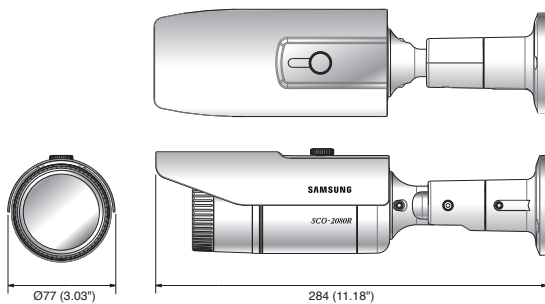

## Technical Specifications

	SCO-2080RN	SCO-2080RP
<b>VIDEO</b>		
Imaging Device	1/3" Super HAD CCD	
Total Pixels	811(H) x 508(V)	795(H) x 596(V)
Effective Pixels	768(H) x 494(V)	752(H) x 582(V)
Scanning System	2 : 1 Interlace	
Synchronization	Internal / Line lock	
Frequency	H : 15.734KHz / V : 59.94Hz	H : 15.625KHz / V : 50Hz
Horizontal Resolution	Color : 600TV lines, B/W : 700TV lines	
Min. Illumination	Color : 0.15Lux@F1.2 (50IRE), 0.0003Lux (Sens-up, 512x) B/W : 0Lux (IR LED On)	
S / N Ratio	52dB (AGC off, Weight on)	
Video Output	CVBS : 1.0 Vp-p / 75Ω composite	
<b>LENS</b>		
Focal Length (Zoom Ratio)	2.8 ~ 10mm (V/F, 3.6x)	
Max. Aperture Ratio	1 : 1.2(Wide) ~ 2.8(Tele)	
Angular Field of View	H : 94.4°(Wide) ~ 28°(Tele) / V : 69.2°(Wide) ~ 21°(Tele)	
Min. Object Distance	0.2m (0.66ft)	
Focus Control	Manual	
Lens Type	DC auto iris	
<b>OPERATIONAL</b>		
On Screen Display	English, Japanese, Spanish, French, Portuguese, Taiwanese, Korean	English, French, German, Spanish, Italian, Chinese, Russian, Polish, Czech, Romanian, Serbian, Swedish, Danish, Turkish, Portuguese
Camera Title	On / Off (Displayed 15 characters)	
Day & Night	Auto (ICR) / Color / B/W	
Backlight Compensation	Off / BLC / HLC	
Dynamic Range	SSDR (Off / On)	
Digital Noise Reduction	SSNRIII (Off / On)	
Digital Image Stabilization	Off / On	
Motion Detection	Off / On (8 programmable zones)	
Privacy Masking	Off / On (12 programmable zones)	
Sens-up (Frame Integration)	2x ~ 512x	
Gain Control	Off / Low / High	
White Balance	ATW / Outdoor / Indoor / Manual / AWC (1,700K° ~ 11,000K°)	
Electronic Shutter Speed	1/60 ~ 1/120,000sec	1/50 ~ 1/120,000sec
Digital Zoom	Off / On (1x ~ 16x)	
Flip	Vertical / Horizontal	
Communication	Coaxial control, RS-485	
Protocol	Coax : Pelco-C (Coaxitron) RS-485 : Samsung-T/E, Pelco-D/P, Panasonic, Bosch, Honeywell, Vicon	
IR Distance	50m (850nm IR LED : 32ea)	
<b>ENVIRONMENTAL</b>		
Operating Temperature / Humidity	-10°C ~ +50°C (+14°F ~ +122°F) / Up to 100% RH	
Ingress Protection	IP66	
<b>ELECTRICAL</b>		
Input Voltage	Dual (24V AC & 12V DC ±10%)	
Power Consumption	Max 6.8W / 6.5W (IR LED on)	
<b>MECHANICAL</b>		
Color / Material	Dark gray / ALDC	
Dimensions (WxHxD)	Ø77.0 x 216.0mm (Ø3.03" x 8.5") (Bracket angle 90°), 284.0mm (11.18") (Bracket angle 180°)	
Weight	1Kg (2.2 lb)	