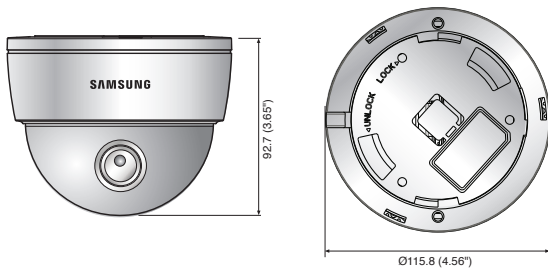

Dimensions

Unit : mm (inch)

	SCD-3081N	SCD-3081P
VIDEO		
Imaging Device	1/3" Super HAD CCD (Double scan)	
Total Pixels	811(H) x 508(V)	795(H) x 596(V)
Effective Pixels	768(H) x 494(V)	752(H) x 582(V)
Scanning System	2 : 1 Interlace	
Synchronization	Internal / Line lock	
Frequency	H : 15.734KHz / V : 59.94Hz	H : 15.625KHz / V : 50Hz
Horizontal Resolution	Color : 650TV lines, B/W : 700TV lines	
Min. Illumination	Color : 0.1Lux@F1.2 (50IRE), 0.0002Lux (Sens-up, 512x) B/W : 0.01Lux@F1.2 (50IRE), 0.00002Lux (Sens-up, 512x)	
S / N Ratio	52dB (AGC off, Weight on)	
Video Output	CVBS : 1.0 Vp-p / 75Ω composite	
LENS		
Focal Length (Zoom Ratio)	2.8 ~ 11mm (3.9x)	
Max. Aperture Ratio	1 : 1.2(Wide) ~ 2.8(Tele)	
Angular Field of View	H : 94°(Wide) ~ 26°(Tele) / V : 67°(Wide) ~ 20°(Tele)	
Min. Object Distance	0.2m (0.66ft)	
Lens Type	DC auto iris	
Mount Type	Board type	
PAN / TILT		
Pan Range	0° ~ 340°	
Tilt Range	0° ~ 73°	
Rotate Range	0° ~ 340°	
OPERATIONAL		
On Screen Display	English, Japanese, Spanish, French, Portuguese, Taiwanese, Korean	English, French, German, Spanish, Italian, Chinese, Russian, Polish, Czech, Romanian, Serbian, Swedish, Danish, Turkish, Portuguese
Camera Title	Off / On (Displayed 15 characters)	
Day & Night	Auto (ICR) / External / Color / B/W	
Backlight Compensation	Off / User BLC / HLC / SDDR / WDR	
Wide Dynamic Range	128x (52DB)	160x (52DB)
Contrast Enhancement	SSDR (Off / On)	
Digital Noise Reduction	SSNR III (Off / On)	
Digital Image Stabilization	Off / On	
Motion Detection	Off / On (8 programmable zones)	
Privacy Masking	Off / On (12 programmable zones)	
Sens-up (Frame Integration)	2x ~ 512x	
Gain Control	Off / Low / High	
White Balance	ATW / Outdoor / Indoor / Manual / AWC (1,700K° ~ 11,000K°)	
Electronic Shutter Speed	1/60 ~ 1/120,000sec	1/50 ~ 1/120,000sec
Digital Zoom	Off / On (1x ~ 16x)	
Flip	Vertical / Horizontal	
Profile	Basic / Day & Night / Backlight / ITS / Indoor / User	
VPS	Off / On	
Intelligent Video	Fixed / Moved / Area / Fence / Tracking / Detection / Counting	
PIP	Off / On	
Alarm	1 Out	
Communication	Coaxial control	
Protocol	Coax : Pelco-C (Coaxitron)	
ENVIRONMENTAL		
Operating Temperature / Humidity	-10°C ~ +50°C (+14°F ~ +122°F) / Less than 90% RH	
ELECTRICAL		
Input Voltage	Dual (24V AC & 12V DC ±10%)	
Power Consumption	Max. 3.5W	
MECHANICAL		
Color / Material	Ivory or Black / Plastic	
Dome Cover	Clear	
Dimensions (WxH)	Ø115.8 x 92.7mm (Ø4.56" x 3.65")	
Weight	365g (0.8 lb)	