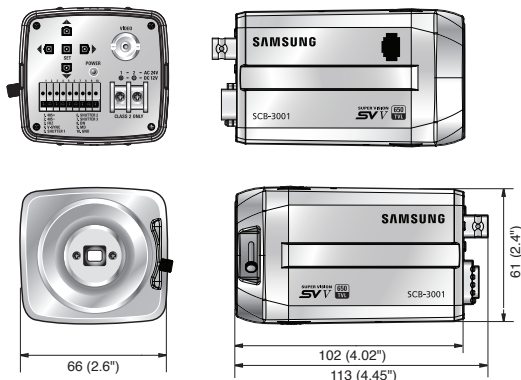

Dimensions

Unit : mm (inch)

Technical Specifications

	SCB-3001N	SCB-3001P	SCB-3001PH
VIDEO			
Imaging Device	1/3" Super HAD CCD (Double scan)		
Total Pixels	1,028(H) x 508(V)	1,028(H) x 596(V)	
Effective Pixels	976(H) x 494(V)	976(H) x 582(V)	
Scanning System	2 : 1 Interlace		
Synchronization	Internal / Line lock / Extern		
Frequency	H : 15.734KHz / V : 59.94Hz H : 15.625KHz / V : 50Hz		
Horizontal Resolution	Color : 650TV lines, B/W : 700TV lines		
Min. Illumination	Color : 0.1Lux@F1.2 (50IRE), 0.0002Lux (Sens-up, 512x) B/W : 0.01Lux@F1.2 (50IRE), 0.00002Lux (Sens-up, 512x)		
S / N Ratio	52dB (AGC off, Weight on)		
Video Output	CVBS : 1.0 Vp-p / 75Ω composite		
LENS			
Lens Type	Manual / Auto iris (Video / DC)		
Mount Type	C / CS		
OPERATIONAL			
On Screen Display	English, Japanese, Spanish, French, Portuguese, Taiwanese, Korean	English, French, German, Spanish, Italian, Chinese, Russian, Polish, Czech, Romanian, Serbian, Swedish, Danish, Turkish, Portuguese	
Camera Title	Off / On (Displayed 15 characters)		
Day & Night	Auto (ICR) / External / Color / B/W		
Backlight Compensation	Off / User BLC / HLC / SDDR / WDR		
Wide Dynamic Range	128x (52dB)	160x (52dB)	
Contrast Enhancement	SSDR		
Digital Noise Reduction	SSNRIII (Off / On)		
Digital Image Stabilization	Off / On		
Motion Detection	Built-in		
Privacy Masking	Off / On (12 programmable zones with polygonal masking)		
Sens-up (Frame Integration)	2x ~ 512x		
Gain Control	Off / Low / High		
White Balance	ATW / Outdoor / Indoor / Manual / AWC (1,700K° ~ 11,000K°)		
Electronic Shutter Speed	1/60 ~ 1/120,000sec	1/50 ~ 1/120,000sec	
Digital Zoom	Off / On (1x ~ 16x)		
Flip	Vertical / Horizontal		
Profile	Basic / Day & Night / Backlight / ITS / Indoor / User		
Intelligent Video	Fixed / Moved / Fence / Tracking / Detection / Counting		
VPS	Off / On		
PIP	Off / On		
Alarm	1 Out		
Communication	Coaxial control, RS-485		
Protocol	Coax : Pelco-C (Coaxitron) RS-485 : Samsung-T/E, Pelco-D/P, Panasonic, Bosch, Honeywell, Vicon		
ENVIRONMENTAL			
Operating Temperature / Humidity	-10°C ~ +50°C (+14°F ~ +122°F) / Less than 90% RH		
ELECTRICAL			
Input Voltage	Dual (24V AC & 12V DC ±10%)	230V AC ±10%	
Power Consumption	Max. 4.0W	Max. 4.2W	
MECHANICAL			
Color / Material	Black, Silver / Aluminum, Steel		
Dimensions (WxHxD)	66.0 x 61.0 x 102.0mm (2.6" x 2.4" x 4.02")		66.0 x 61.0 x 115.0mm (2.6" x 2.4" x 4.53")
Weight	310g (0.68 lb)		540g (1.19 lb)