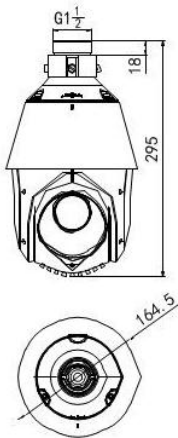

Dimensions

Unit:mm

Accessories