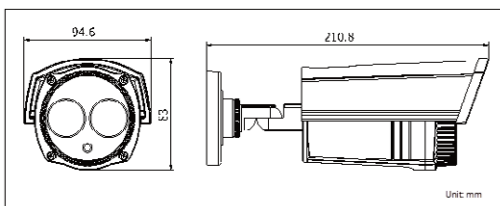

DS-2CE16D5T-IT3

HD1080p TurboHD EXIR Bullet Camera

EXIR

Key Features

- HD1080p Video Output
- HD-TVI Standard Technology
- True Day/Night
- OSD Menu, 3D DNR, Smart IR
- EXIR Technology, 20 m IR Distance
- IP66 Weatherproof
- Up-the-Coax (UTC) OSD Menu Control
- 120 dB Wide Dynamic Range

Dimensions

Accessories

Video Balun
DS-1H18

Order Model

DS-2CE16D5T-IT3

DS-2CE16D5T-IT3	
Camera	
Image Sensor	1/3" progressive scan CMOS
Signal System	NTSC
Effective Pixels	1920 x 1080
Minimum Illumination	0.043 lux @ (f/2.5, AGC on), 0 lux with IR
Shutter Speed	1/25 (1/30) sec. to 1/50,000 sec.
Lens	3.6 mm, f/2.5 (2.8 mm, 6 mm, 12 mm, options); Angle of view: 80° (3.6 mm), 103.5° (2.8 mm), 54.3° (6 mm), 24.3° (12 mm)
Lens Mount	M12
Angle Adjustment	Pan: 0° to 360°, tilt: 0° to 90°, rotation: 0° to 360°
Day/Night	IR cut filter
Wide Dynamic Range	120 dB
Synchronization	Internal synchronization
Video Frame Rate	1080p @ 30 fps
CVBS	1 V p-p composite output (75Ω/BNC)
S/N Ratio	More than 52 dB
Menu	
Scene	Indoor, Outdoor, Indoor, LOW-LIGHT
Camera ID	On/off (15 characters, position programmable)
AGC	Supported
White Balance	ATW, AWC-SET, Indoor, Outdoor, Manual
D/N Mode	Color/BW/EXT
Motion Detection	Supported, maximum 4 zones
Privacy Mask	8, selectable color or mosaic
Anti-Flicker	On/off
Languages	English, Japanese, CHN1, CHN2, Korean, German, French, Italian, Spanish, Polish, Russian, Portuguese, Dutch, Turkish, Hebrew, and Arabic
Functions	3D digital noise reduction, sharpness, brightness, digital zoom, mirror
General	
Working Temperature/ Humidity	-30° C–60° C (-22° F–140° F) Humidity 90% or less (non-condensing)
Power Supply	12 VDC
Power Consumption	Maximum 5 W
IR Range	Up to 40 m IR range
Communication	Up-the-Coax
Dimensions	94.6 mm × 83 mm × 210.8 mm (3.72" × 3.27" × 8.30")
Weight	700 g (1.54 lbs.)