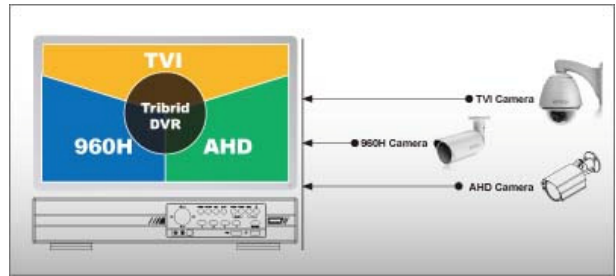

DG1004B

TRIBRID 4CH HD CCTV DVR

FEATURES

Free P2P Cloud EaZy Networking*

- ❖ Cloud EaZy Networking available to connect this device to Internet automatically in three steps with our free mobile app, EagleEyes.
- ❖ The “Buddy” feature to share the device access permission to other people.
- ❖ Device login / out notifications reported.

Tribrid Video Input

- ❖ Supports AHD / TVI / 960H video input.

Remote Surveillance

- ❖ Fully compatible with iOS and Android devices, and Internet Explorer on Windows operating system
- ❖ CMS Lite for 24 devices central management
- ❖ Applicable also to Apple’s media player, QuickTime.

Independent Channel Control

- ❖ Definable “Resolution” / “Quality” / “IPS” by channels at your preferences to increase the recording efficiency, and avoid any important scenes to be missed.

Video Backup