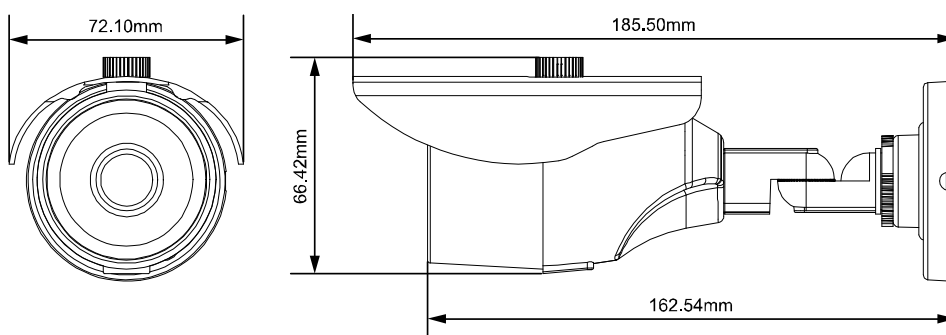

## 2MP IR Bullet IP Camera

### FEATURES

- **External alarm I/O device** connection

- **POE (Power-over-Ethernet)** support to eliminate the use of power cables and reduce installation costs
- **ONVIF** (**ONVIFS**) standard supported to simplify system integration
- **DWDR** to increase image recognizability in overexposure and dark areas
- IR effective range **up to 25 meters** for night surveillance
- **Waterproof** design on the Ethernet cable connector
- **Remote Surveillance**
  - **Fully compatible** with **iOS** and **Android** devices, and **Internet Explorer** on Windows operating system
  - Free PC program, **CMS Lite**, for 24CH devices monitoring on Windows operating system
  - **Push Video** available on your iOS and Android devices when used with Push Video NVR series.

### DIMENSIONS

Dimensional tolerance: ± 5mm